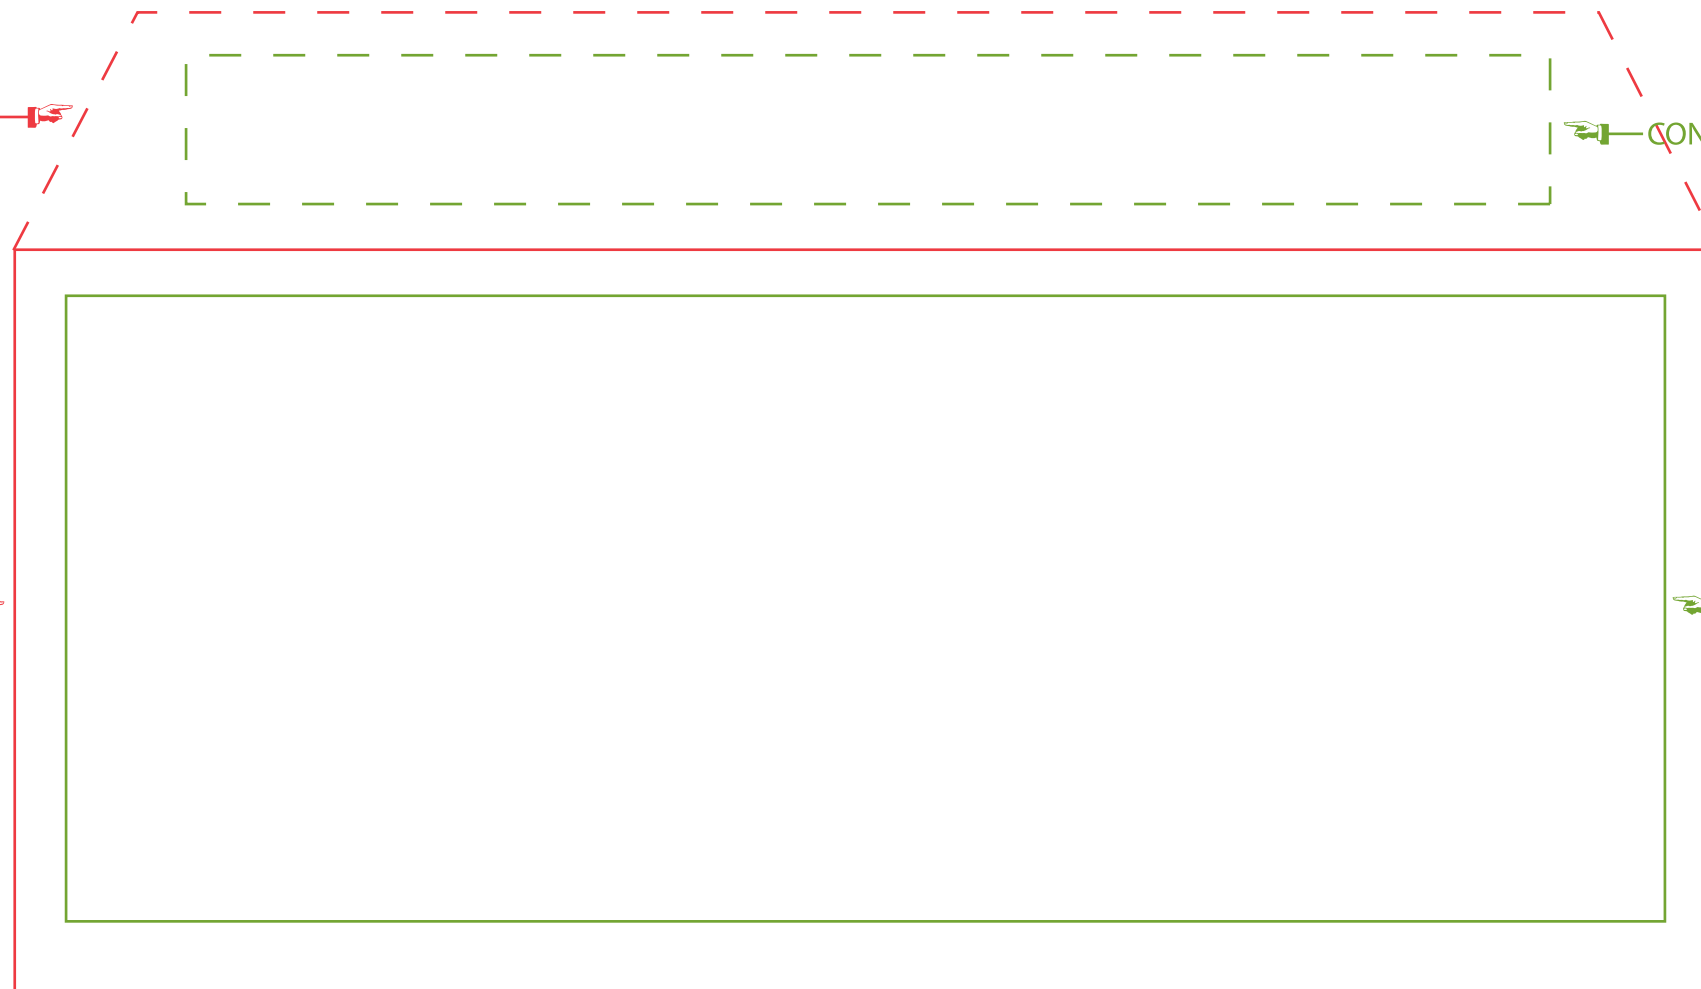

9 Envelope

die 8.875x3.875

CONTENT AREA

9 Envelope with copy printing on Flap

Flap 1.25

CONTENT AREA

die 9.5 x 4.125

CONTENT AREA

AUTUMN PRESS 

Customer Service 510-654-4545
Prepress 510-229-5110
email prepress@autumnpress.com
www.autumnpress.com

#9 Envelope 8.875x3.875

NOTE: solid red diagram shows the outside of the envelope, dashed line shows the flap. Copy and graphics need to fit within the green box. If you are printing on the flap the copy and graphics should rotate 180° (ie. view upside down) so when it folds everything reads correctly. ** Check with your CSR rep before you place copy on the flap, some envelopes have different flap configurations.