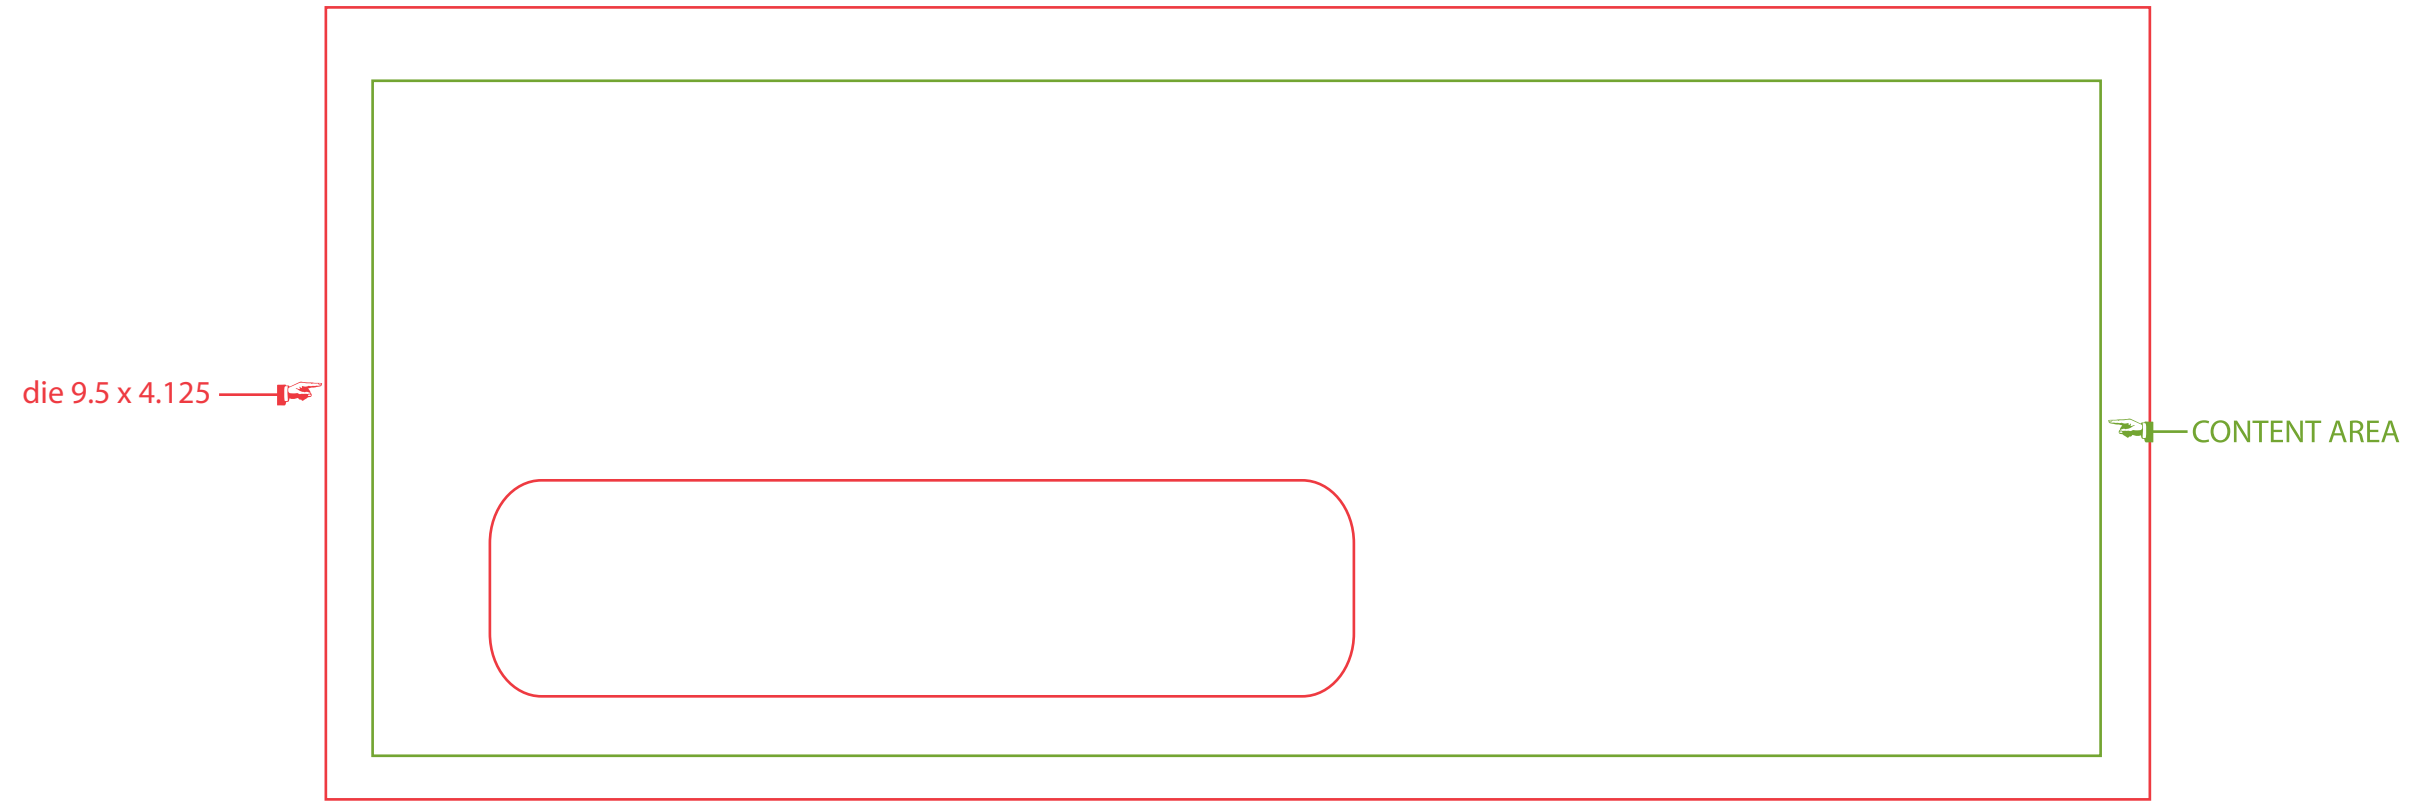

10 Window Envelope