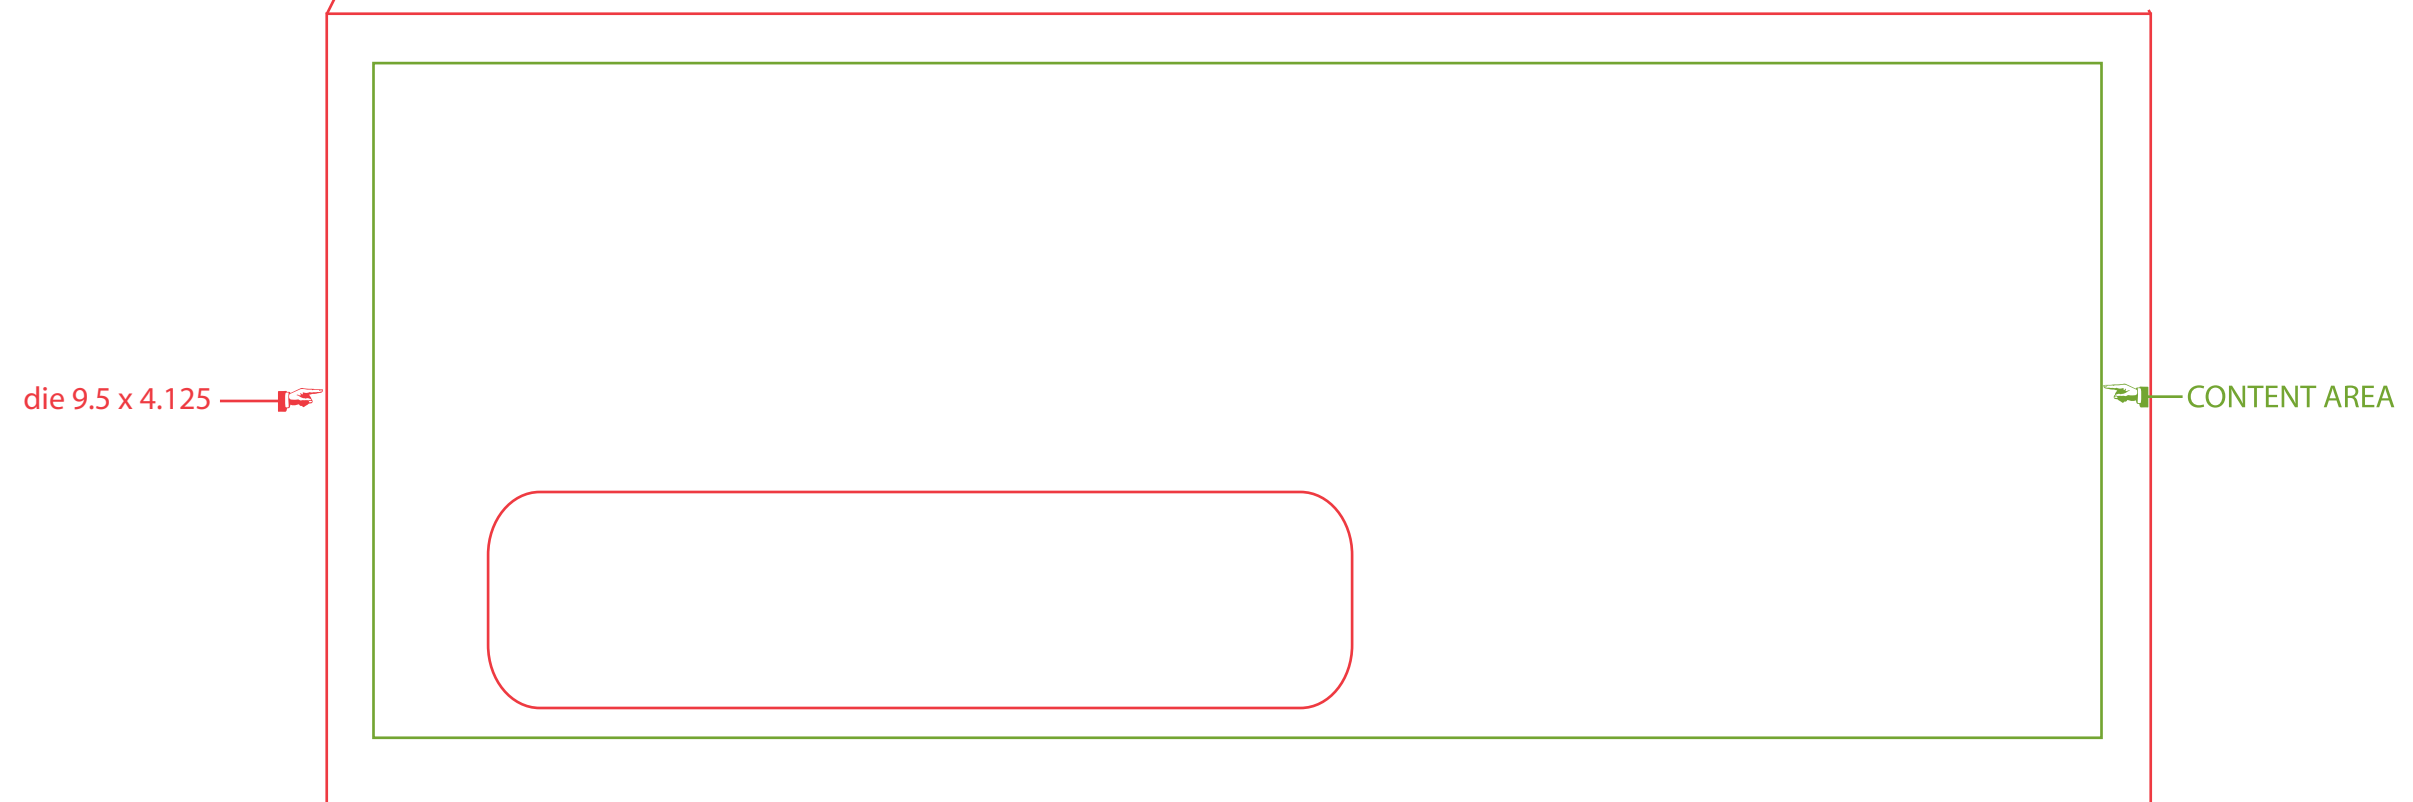

10 Window Envelope with copy printing on Flap

AUTUMN PRESS

Customer Service 510-654-4545
Prepress 510-229-5110
email prepress@autumnpress.com
www.autumnpress.com

#10 Window Envelope 9.5x4.125

NOTE: solid red diagram shows the outside of the envelope, dashed line shows the flap. Copy and graphics need to fit within the green box. If you are printing on the flap the copy and graphics should rotate 180° (ie. view upside down) so when it folds everything reads correctly. ** Check with your CSR rep before you place copy on the flap, some envelopes have different flap configurations.