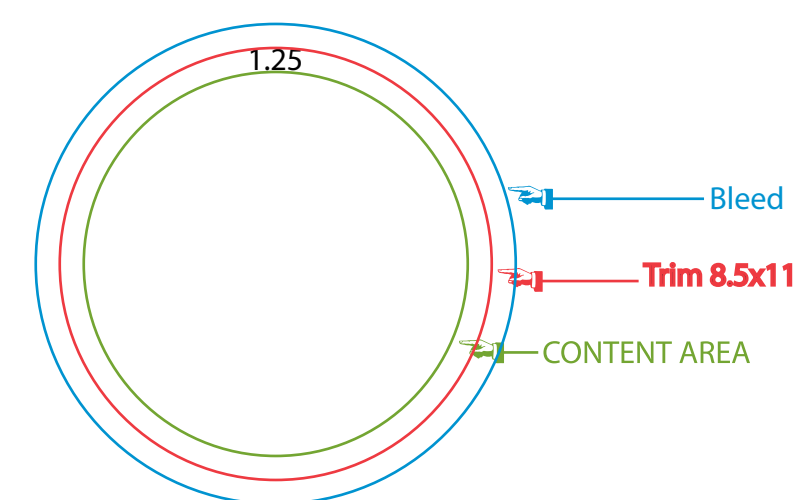

AUTUMN PRESS

Customer Service 510-654-4545
Prepress 510-229-5110
email prepress@autumnpress.com
www.autumnpress.com

Button 2.25

NOTE: red in diagram shows the trim. Copy and graphics need to fit within the green box. If graphics come to the edge of the trim then that graphic must extend past the trim by .125 inches (ie. they must extend to the blue line).