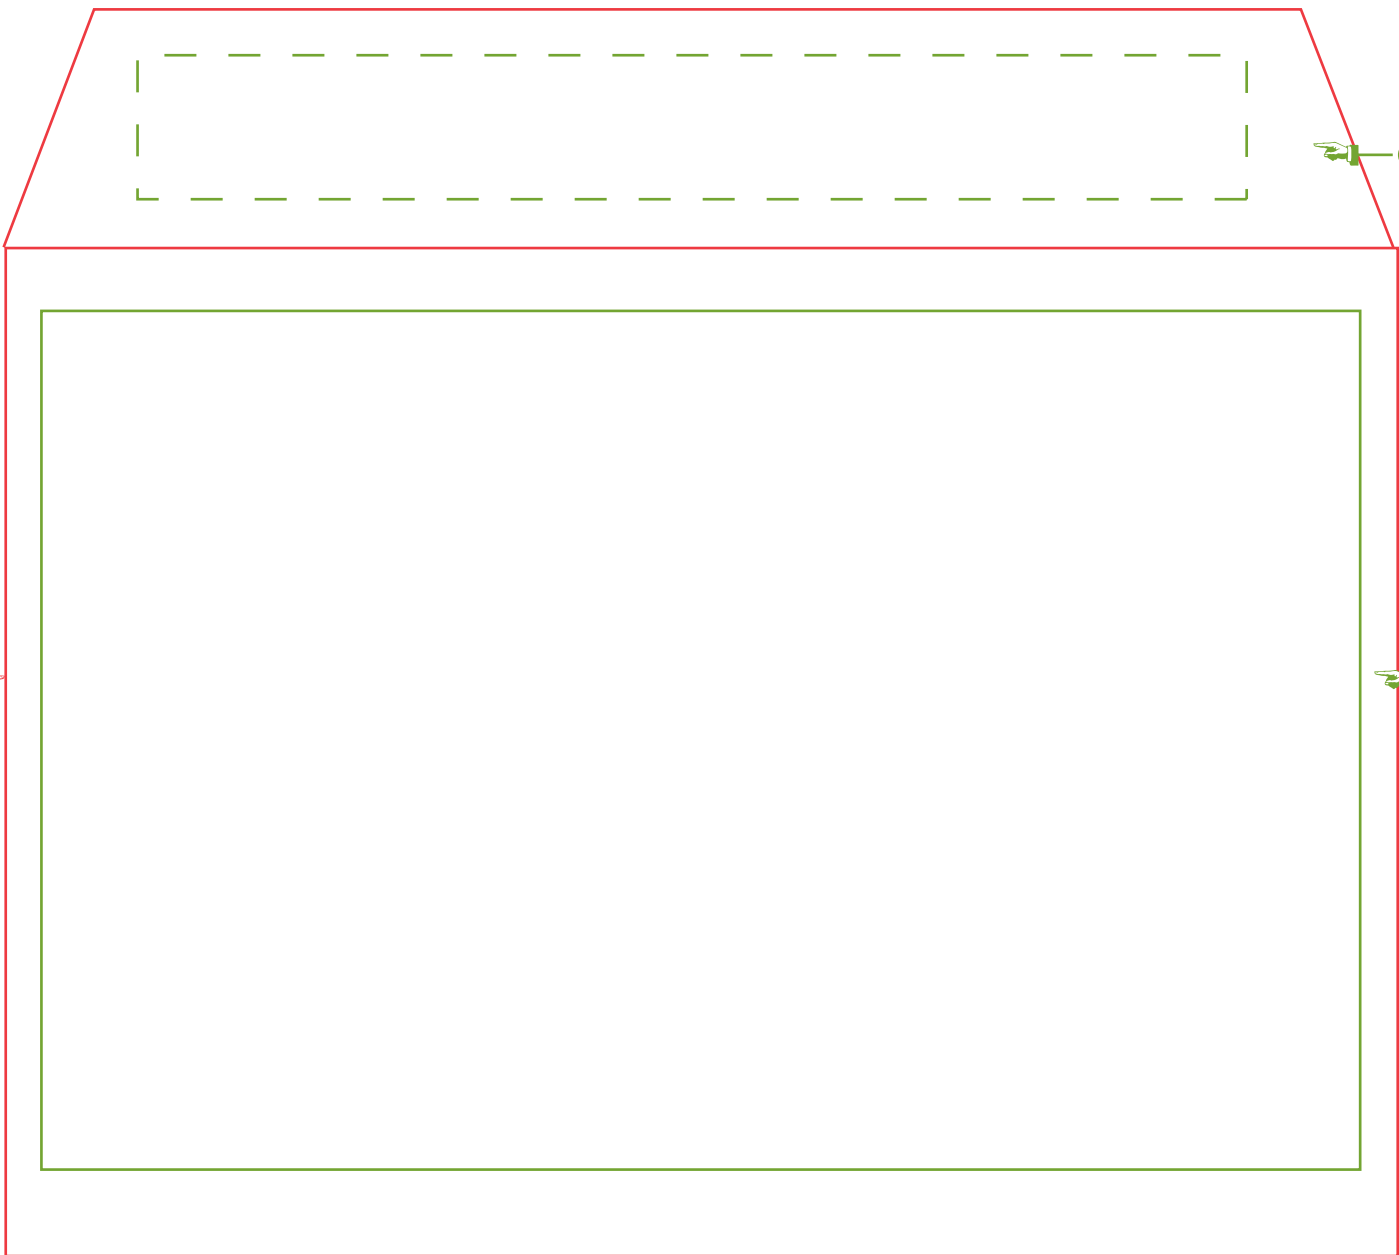

A7 Envelope

CONTENT AREA

AUTUMN PRESS 

Customer Service 510-654-4545
Prepress 510-229-5110
email prepress@autumnpress.com
www.autumnpress.com

A7 Envelope 5.25x7.25

NOTE: solid red diagram shows the outside of the envelope, dashed line shows the flap. Copy and graphics need to fit within the green box. If you are printing on the flap the copy and graphics should rotate 180° (ie. view upside down) so when it folds everything reads correctly. ** Check with your CSR rep before you place copy on the flap, some envelopes have different flap configurations.

die 5.25x7.25

A7 Envelope with copy printing on Flap

CONTENT AREA

Flap 1.25

CONTENT AREA

die 5.25x7.25